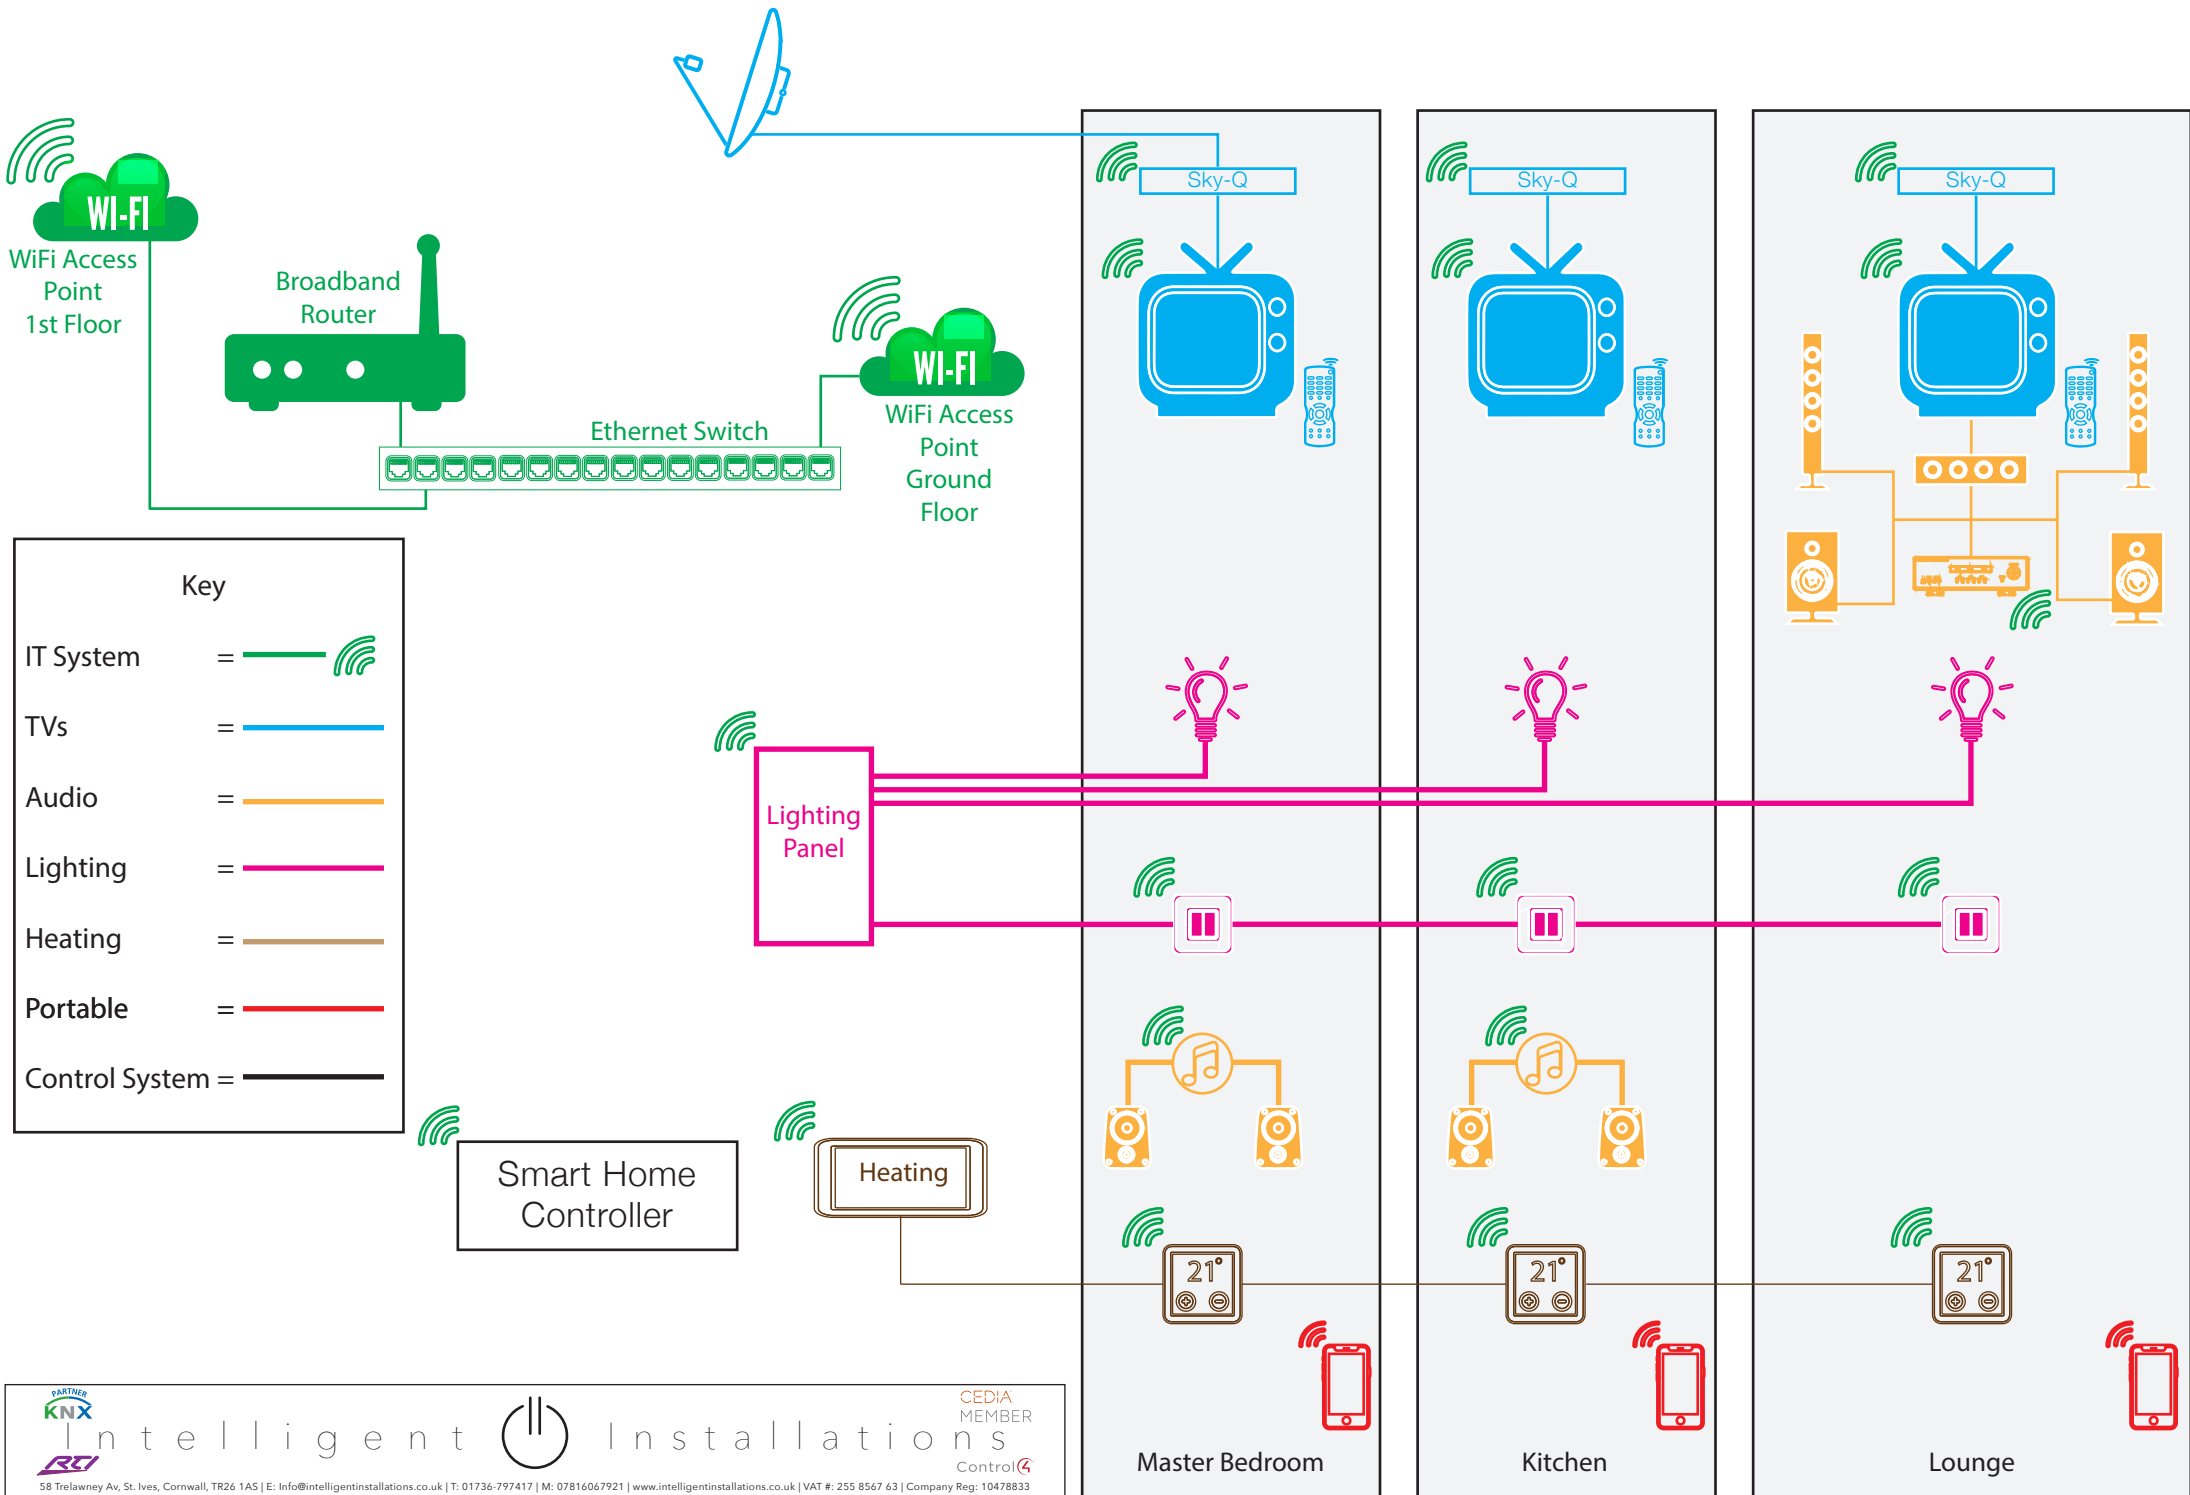

# Guide To Smart Home Systems - Example Wiring Diagram - Wireless System

**Key**

- IT System =
- TVs =
- Audio =
- Lighting =
- Heating =
- Portable =
- Control System =